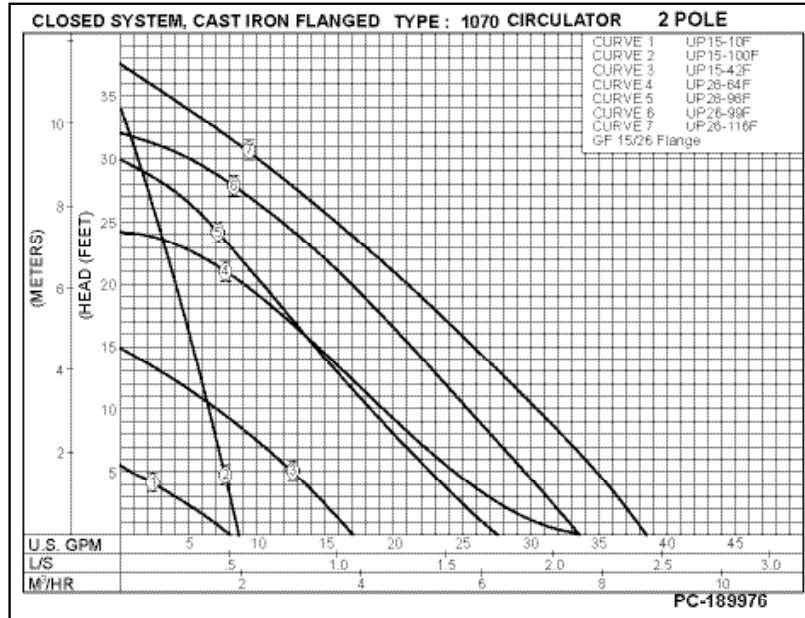

AURORA ACCESSORIES
GRUNDFOS CIRCULATORS

Section 1070 Page 401
Date MARCH 2006

Closed System, Cast Iron Flanged

Open System, Flanged

AURORA ACCESSORIES
GRUNDFOS CIRCULATORS

Open System, Bronze Sweat