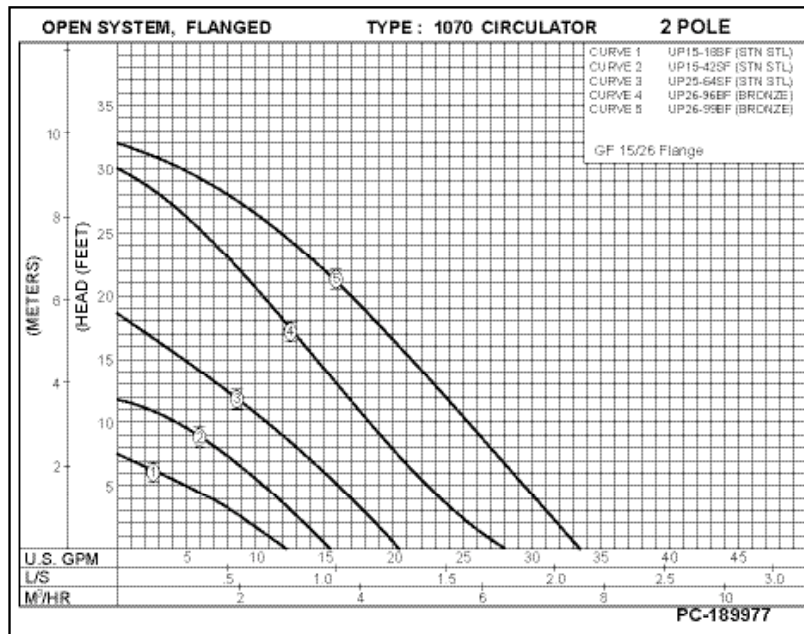

AURORA ACCESSORIES
GRUNDFOS CIRCULATORS

Section 1070 Page 401
Date MARCH 2006

Closed System, Cast Iron Flanged

Open System, Flanged

AURORA ACCESSORIES
GRUNDFOS CIRCULATORS

Open System, Bronze Sweat