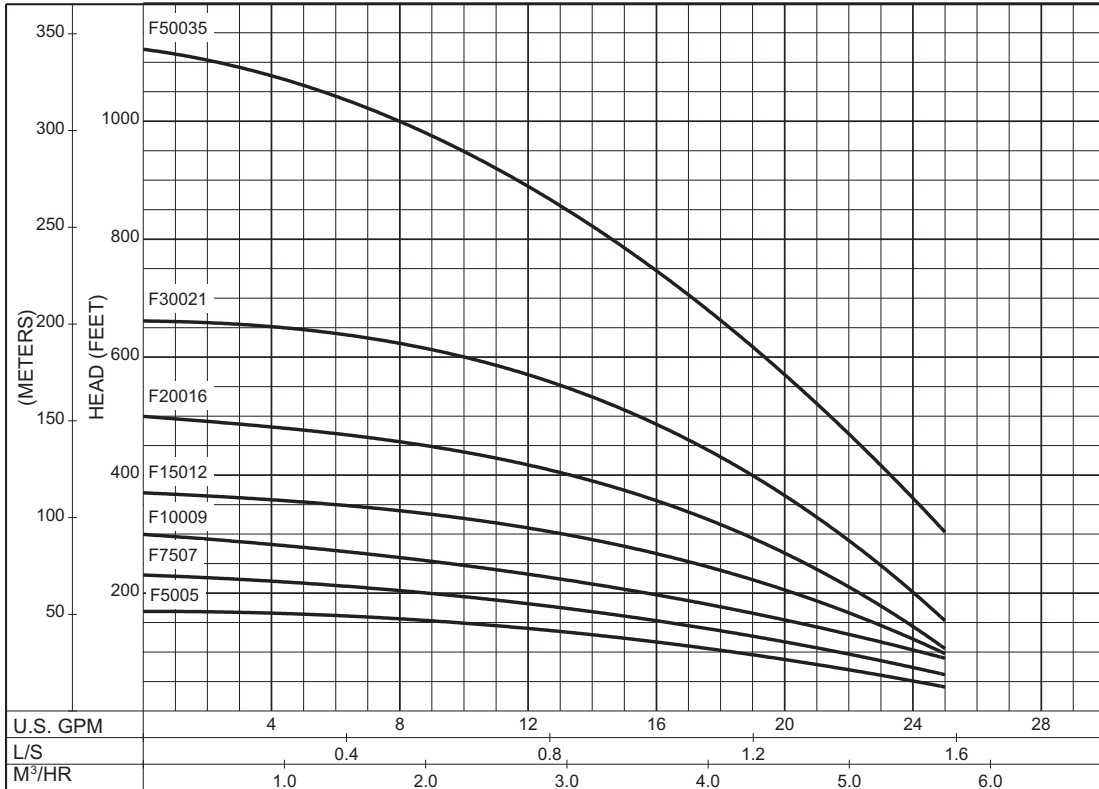

AURORA FIRE PUMPS

VERTICAL JOCKEY PUMPS

B, D, F SERIES

AURORA FIRE PUMPS

VERTICAL JOCKEY PUMPS

B, D, F SERIES

SIZE : F VERTICAL TURBINE JOCKEY PUMP R. P. M. : 3500

PC-175055

SIZE : J VERTICAL TURBINE JOCKEY PUMP R. P. M. : 3500

PC-175056