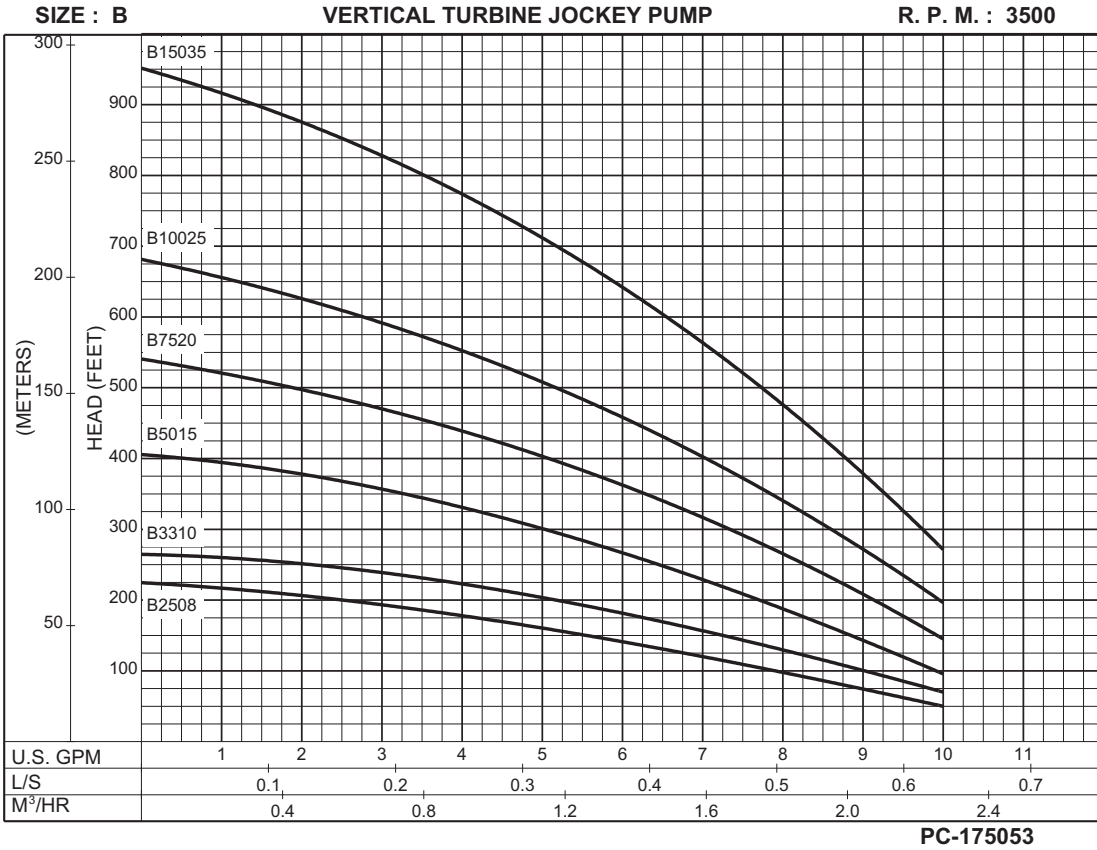

AURORA FIRE PUMPS

VERTICAL JOCKEY PUMPS

B, D, F SERIES

AURORA FIRE PUMPS

VERTICAL JOCKEY PUMPS

B, D, F SERIES

SIZE : F VERTICAL TURBINE JOCKEY PUMP R. P. M. : 3500

PC-175055

SIZE : J VERTICAL TURBINE JOCKEY PUMP R. P. M. : 3500

PC-175056