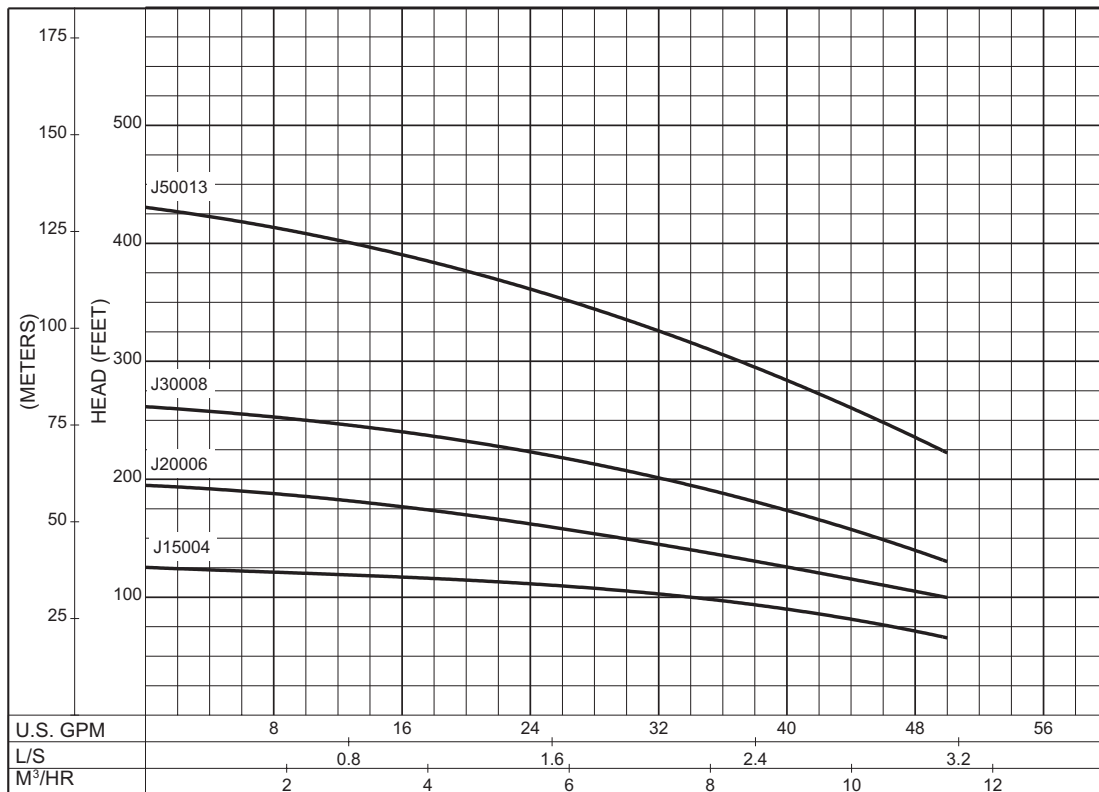

AURORA FIRE PUMPS

VERTICAL JOCKEY PUMPS

B, D, F SERIES

AURORA FIRE PUMPS

VERTICAL JOCKEY PUMPS

B, D, F SERIES

SIZE : F VERTICAL TURBINE JOCKEY PUMP R. P. M. : 3500

PC-175055

SIZE : J VERTICAL TURBINE JOCKEY PUMP R. P. M. : 3500

PC-175056