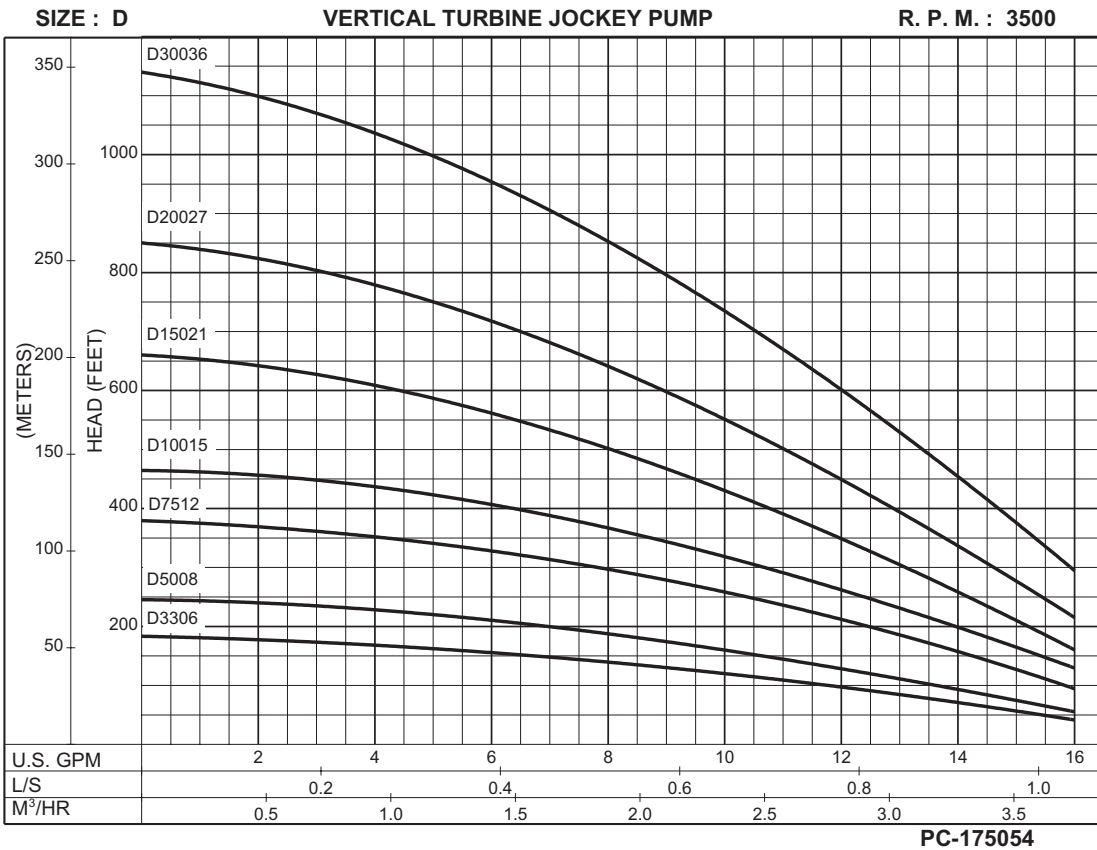

AURORA FIRE PUMPS

VERTICAL JOCKEY PUMPS

B, D, F SERIES

AURORA FIRE PUMPS

VERTICAL JOCKEY PUMPS

B, D, F SERIES

SIZE : F VERTICAL TURBINE JOCKEY PUMP R. P. M. : 3500

PC-175055

SIZE : J VERTICAL TURBINE JOCKEY PUMP R. P. M. : 3500

PC-175056